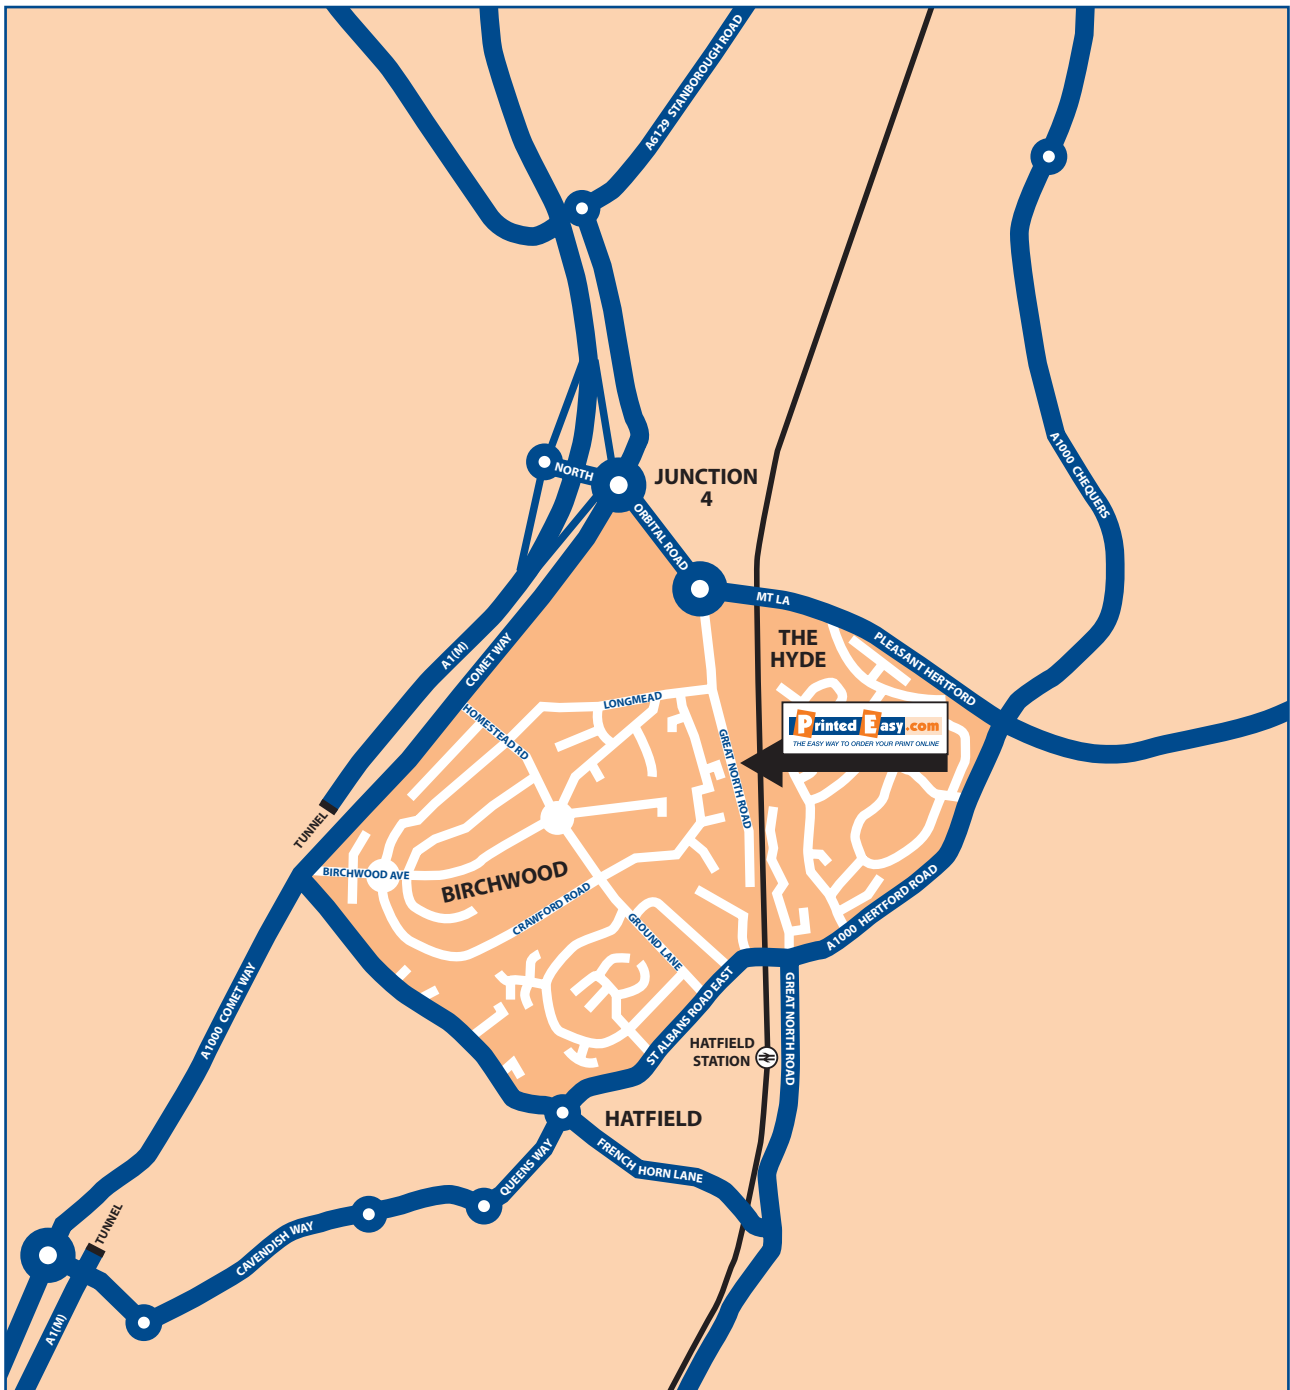

How to find us from the A1M (estimated 5min drive)

- Exit A1M at Junction 4
- At the roundabout take the 2nd exit onto the A414 (signposted Hertford, Welwyn Gdn City, A6129)
- At the big roundabout take the 2nd exit onto the A414 (signposted Hertford)
- At the next roundabout take the 2nd exit onto the Great North Road
- Carry straight on past the Audi garage on your left
- As the end of the road turn left and then immediately right (signposted 128 to 160 even)
Our building is then fifth along.